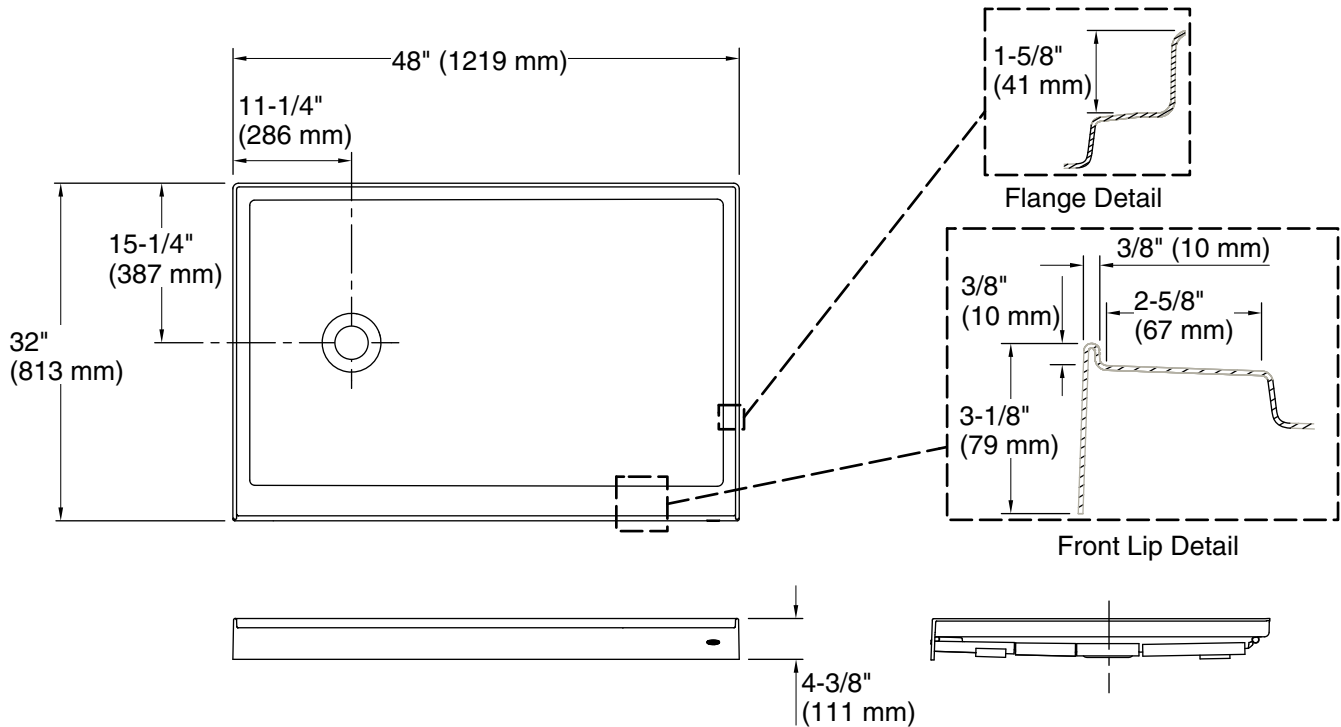

Features

- Low-threshold design for easy entry and exit.
- Molded-in textured floor.
- Water containment bead incorporated into the threshold design provides an optimum barrier, preventing water from escaping from the shower space.
- Single threshold for alcove installation.
- Coordinates with Choreograph® shower walls and other KOHLER® collections.

Material

- Acrylic.

Installation

- Left drain.

Recommended Products/Accessories

- K-9132 Shower Drain
- K-23726 Drain treatment
- K-23732 Tub & shower cleaner

Codes/Standards

- CSA B45.5/IAPMO Z124
- ASTM E162
- ASTM E662

Technical Information

All product dimensions are nominal.

Installation: Three-wall alcove

Drain location: Left

Weight: 51 lbs (23.1 kg)

Notes

Measure your actual product for rough-in details.

Install this product according to the installation instructions.

Subfloor must be within 1/2" (13 mm) of level.